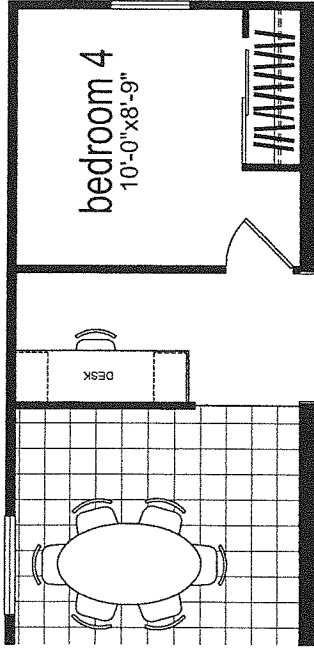

OPT.
GLAMOUR BATH

4th BEDROOM OPTION

56'-0"

23'-4"

CM-3563F

Manufactured Homes, Inc.