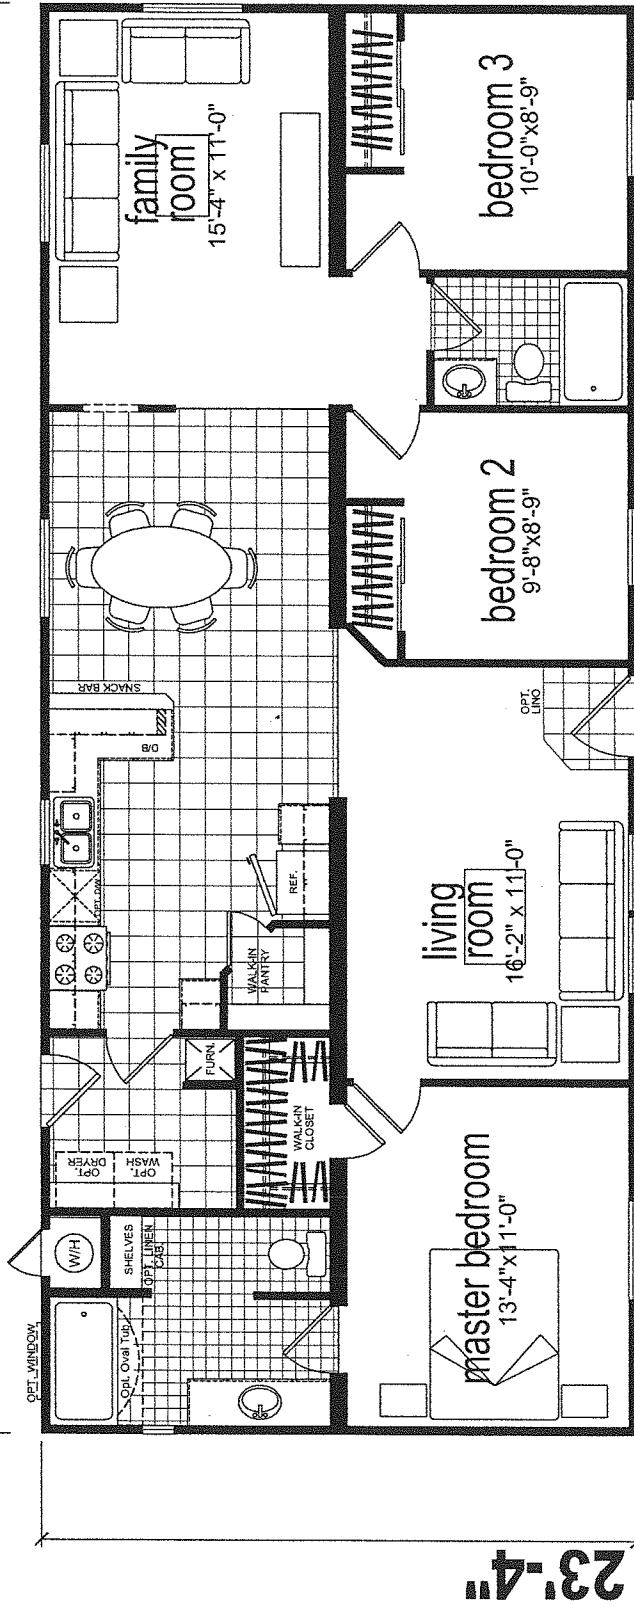

OPT.
GLAMOUR BATH

4th BEDROOM OPTION

56'-0"

23'-4"

CM-3563F

Manufactured Homes, Inc.