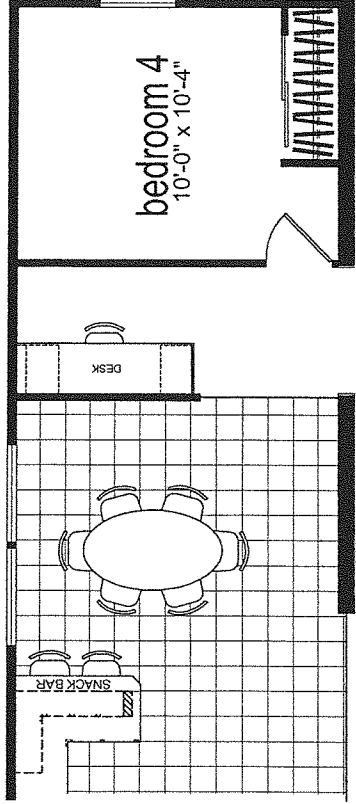

OPT.  
GLAMOUR BATH

OPT. BEDROOM#4

56'-0"

26'-8"

CM-4563S

Manufactured Homes, Inc.