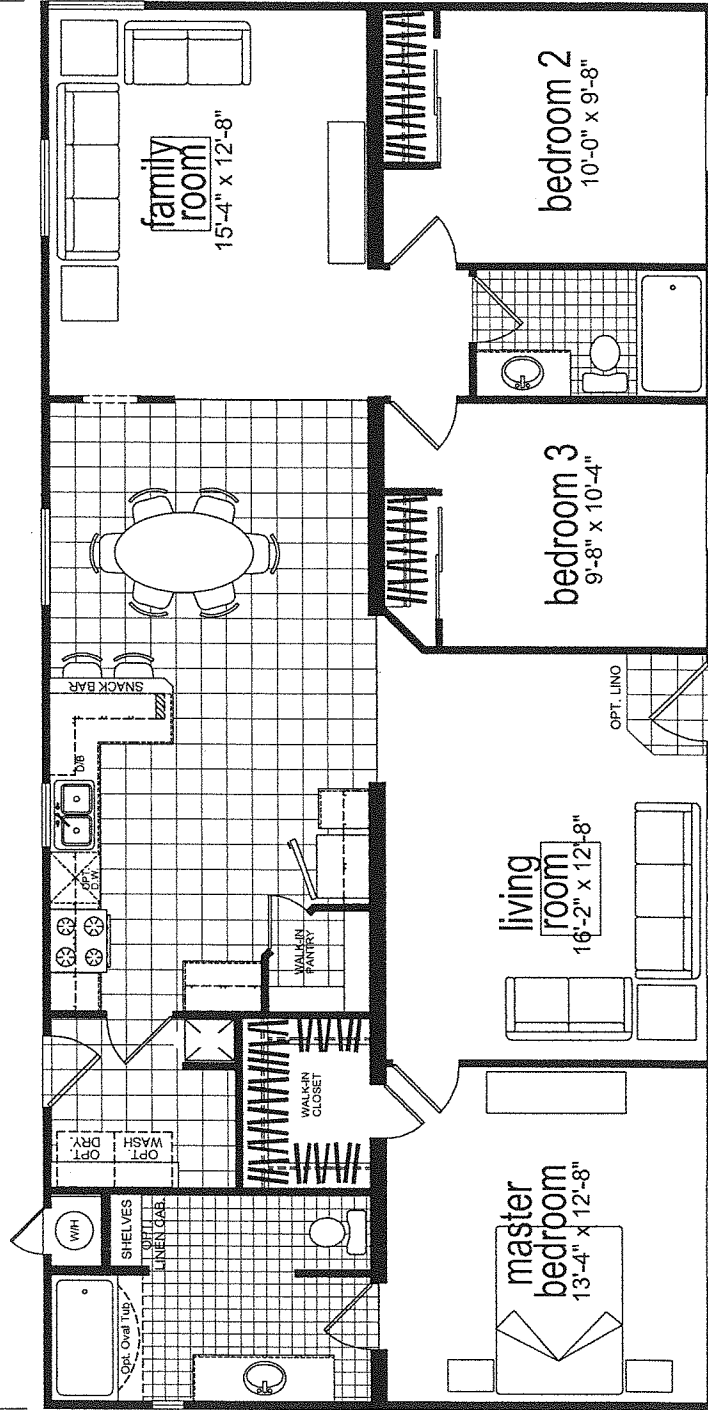

OPT.  
GLAMOUR BATH

OPT. BEDROOM#4

56'-0"

26'-8"

CM-4563S

Manufactured Homes, Inc.