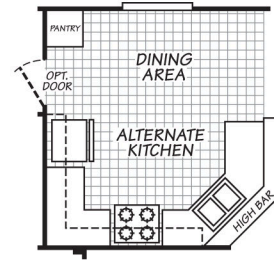

OPT. GLAMOUR BATH W/ALTERNATE KITCHEN

OPT. GLAMOUR BATH

MODEL 28524C

4 Bedroom • 2 Bath • 1,386 Square Feet

Important: Because we continually update and modify our products, it is important for you to know that our brochures and literature are for illustrative purposes only. All information contained herein may vary from the actual home we build. Dimensions are nominal and length and width measurements are from exterior wall to exterior wall. We reserve the right to make changes at any time, without notice or obligation, in prices, colors, materials, specifications, features and models. Please check with your retailer for specific information about the home you select.