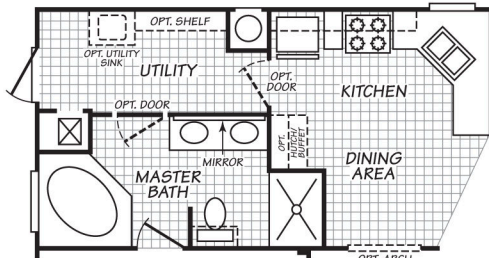

OPT. GLAMOUR BATH W/ALTERNATE KITCHEN

OPT. GLAMOUR BATH

MODEL 28524C

4 Bedroom • 2 Bath • 1,386 Square Feet

Important: Because we continually update and modify our products, it is important for you to know that our brochures and literature are for illustrative purposes only. All information contained herein may vary from the actual home we build. Dimensions are nominal and length and width measurements are from exterior wall to exterior wall. We reserve the right to make changes at any time, without notice or obligation, in prices, colors, materials, specifications, features and models. Please check with your retailer for specific information about the home you select.