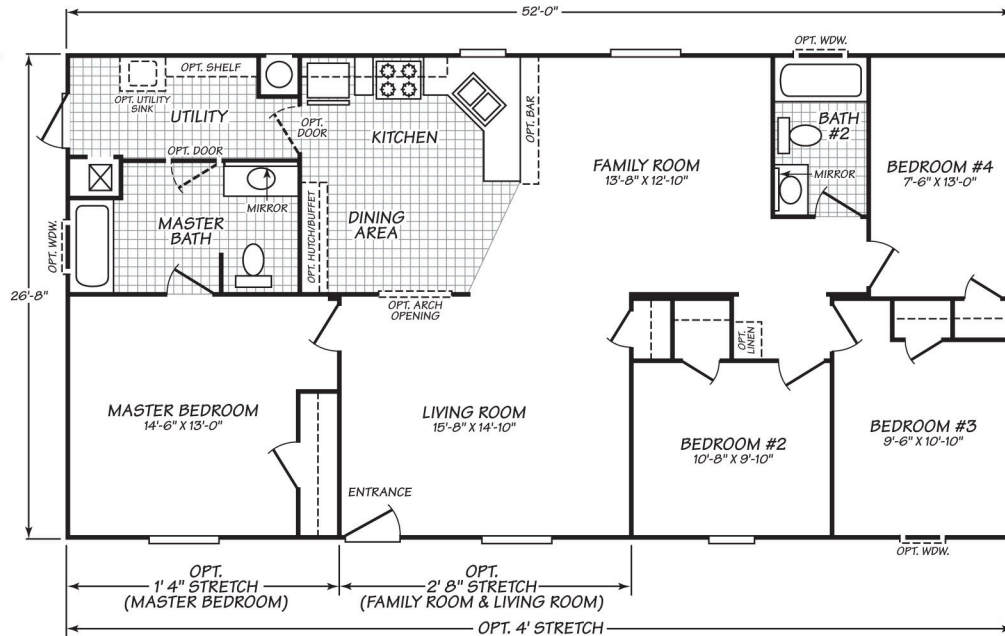

OPT. GLAMOUR BATH W/ALTERNATE KITCHEN

OPT. GLAMOUR BATH

MODEL 28524C

4 Bedroom • 2 Bath • 1,386 Square Feet

Important: Because we continually update and modify our products, it is important for you to know that our brochures and literature are for illustrative purposes only. All information contained herein may vary from the actual home we build. Dimensions are nominal and length and width measurements are from exterior wall to exterior wall. We reserve the right to make changes at any time, without notice or obligation, in prices, colors, materials, specifications, features and models. Please check with your retailer for specific information about the home you select.