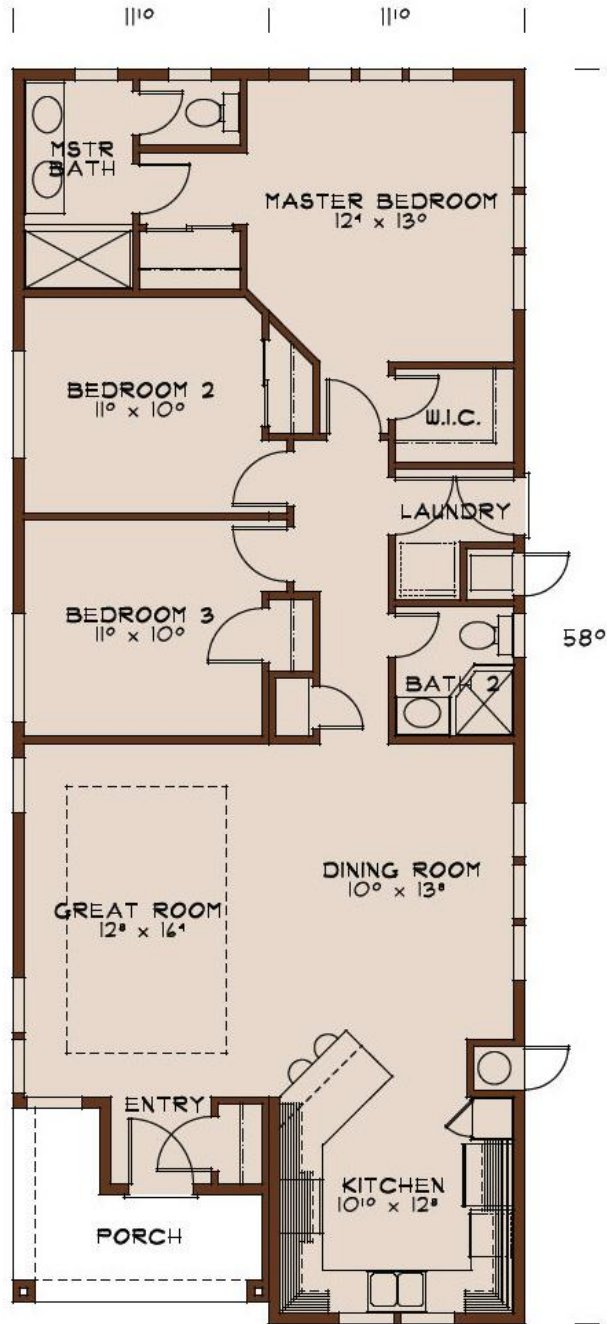

PLAN 24583C

OVERALL DIMENSIONS = 23'-8" X 58'

LIVING AREA = APPROX 1287 SQ FT

Prestige
Manufactured Homes

"When you're considering the best"
www.prestigemh.com (925) 516-6755