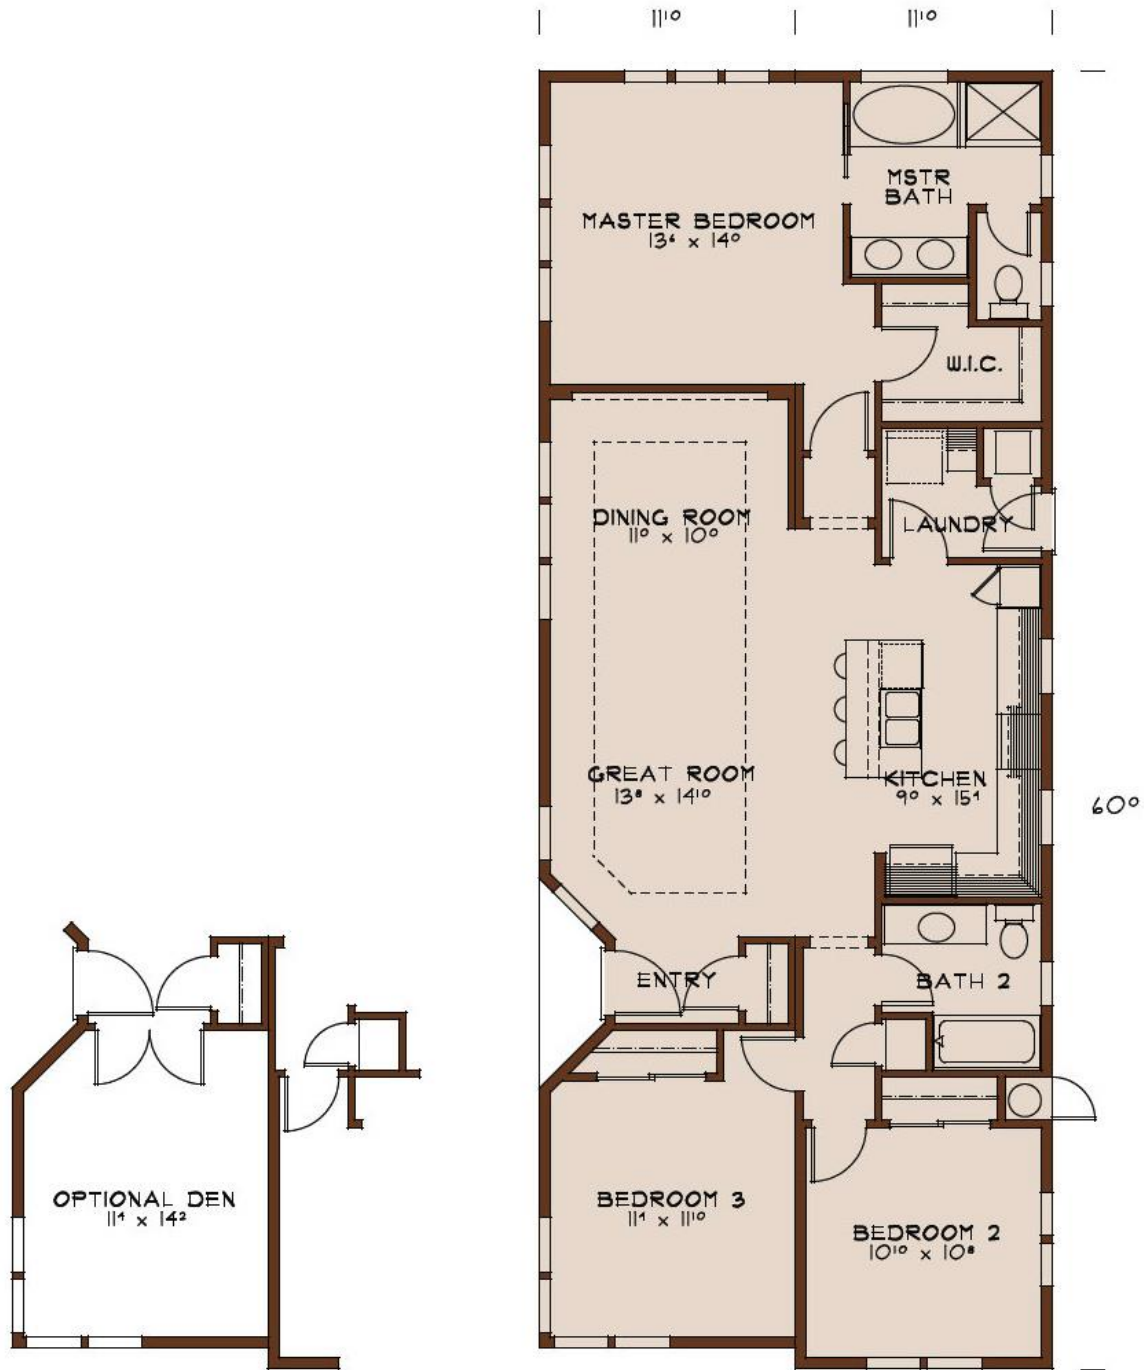

PLAN 24603F

OVERALL DIMENSIONS = 23'-8" X 40'

LIVING AREA = APPROX 1388 SQ FT

Prestige
Manufactured Homes

"When you're considering the best"
www.prestigemh.com (925) 516-6755