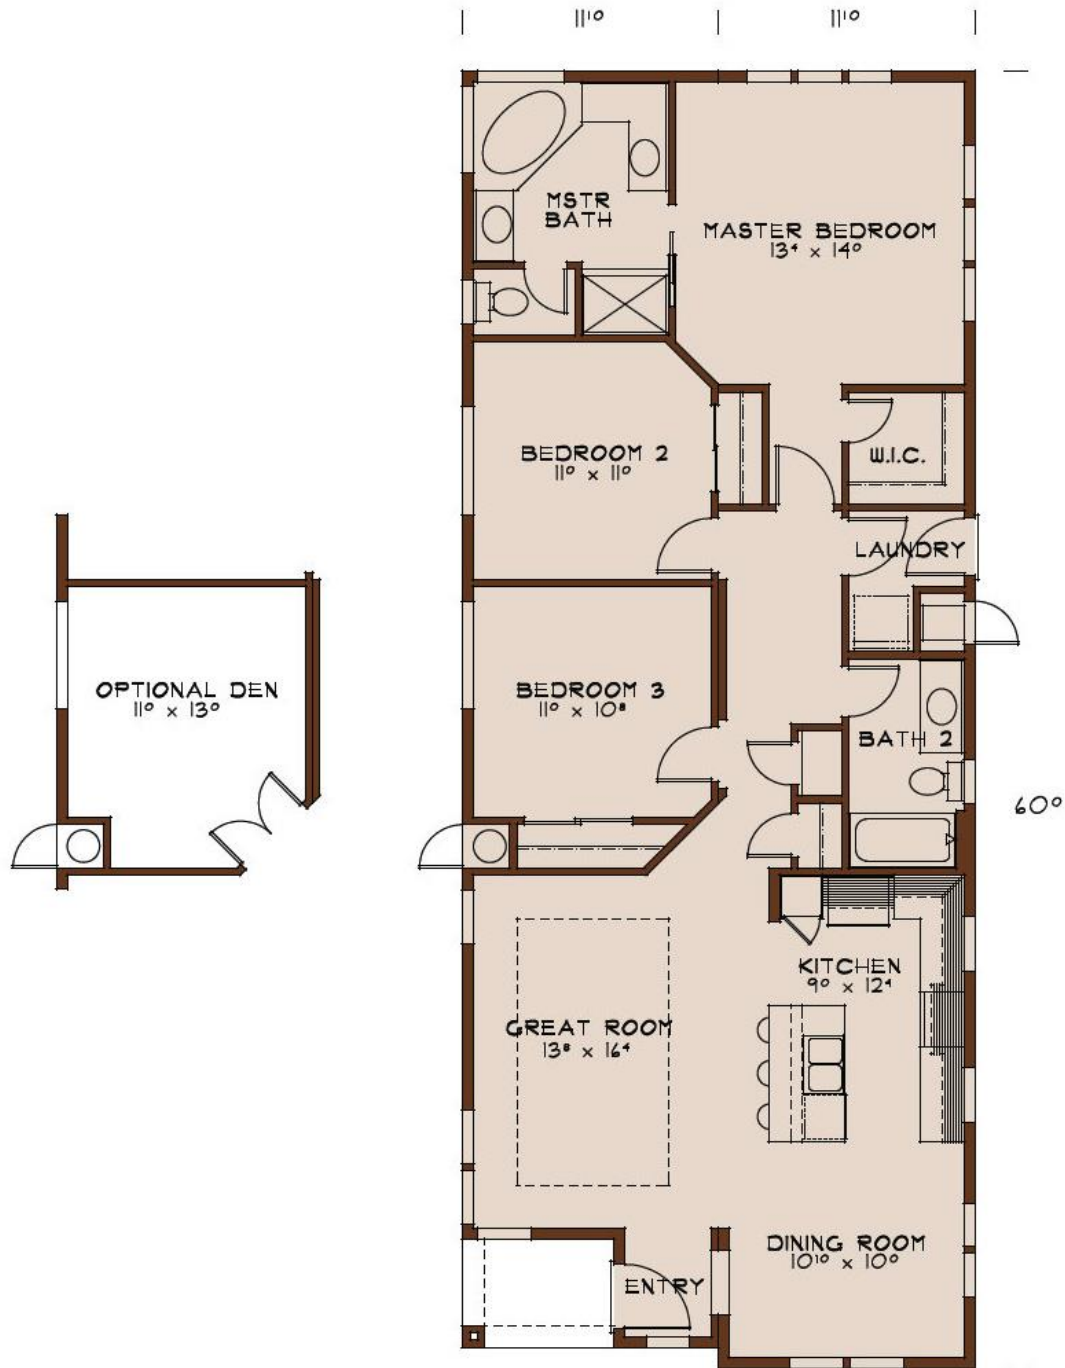

PLAN 24603L

OVERALL DIMENSIONS = 23'-8" X 40'

LIVING AREA = APPROX 1313 SQ FT

Prestige
Manufactured Homes

"When you're considering the best"
www.prestigemh.com (925) 516-6755