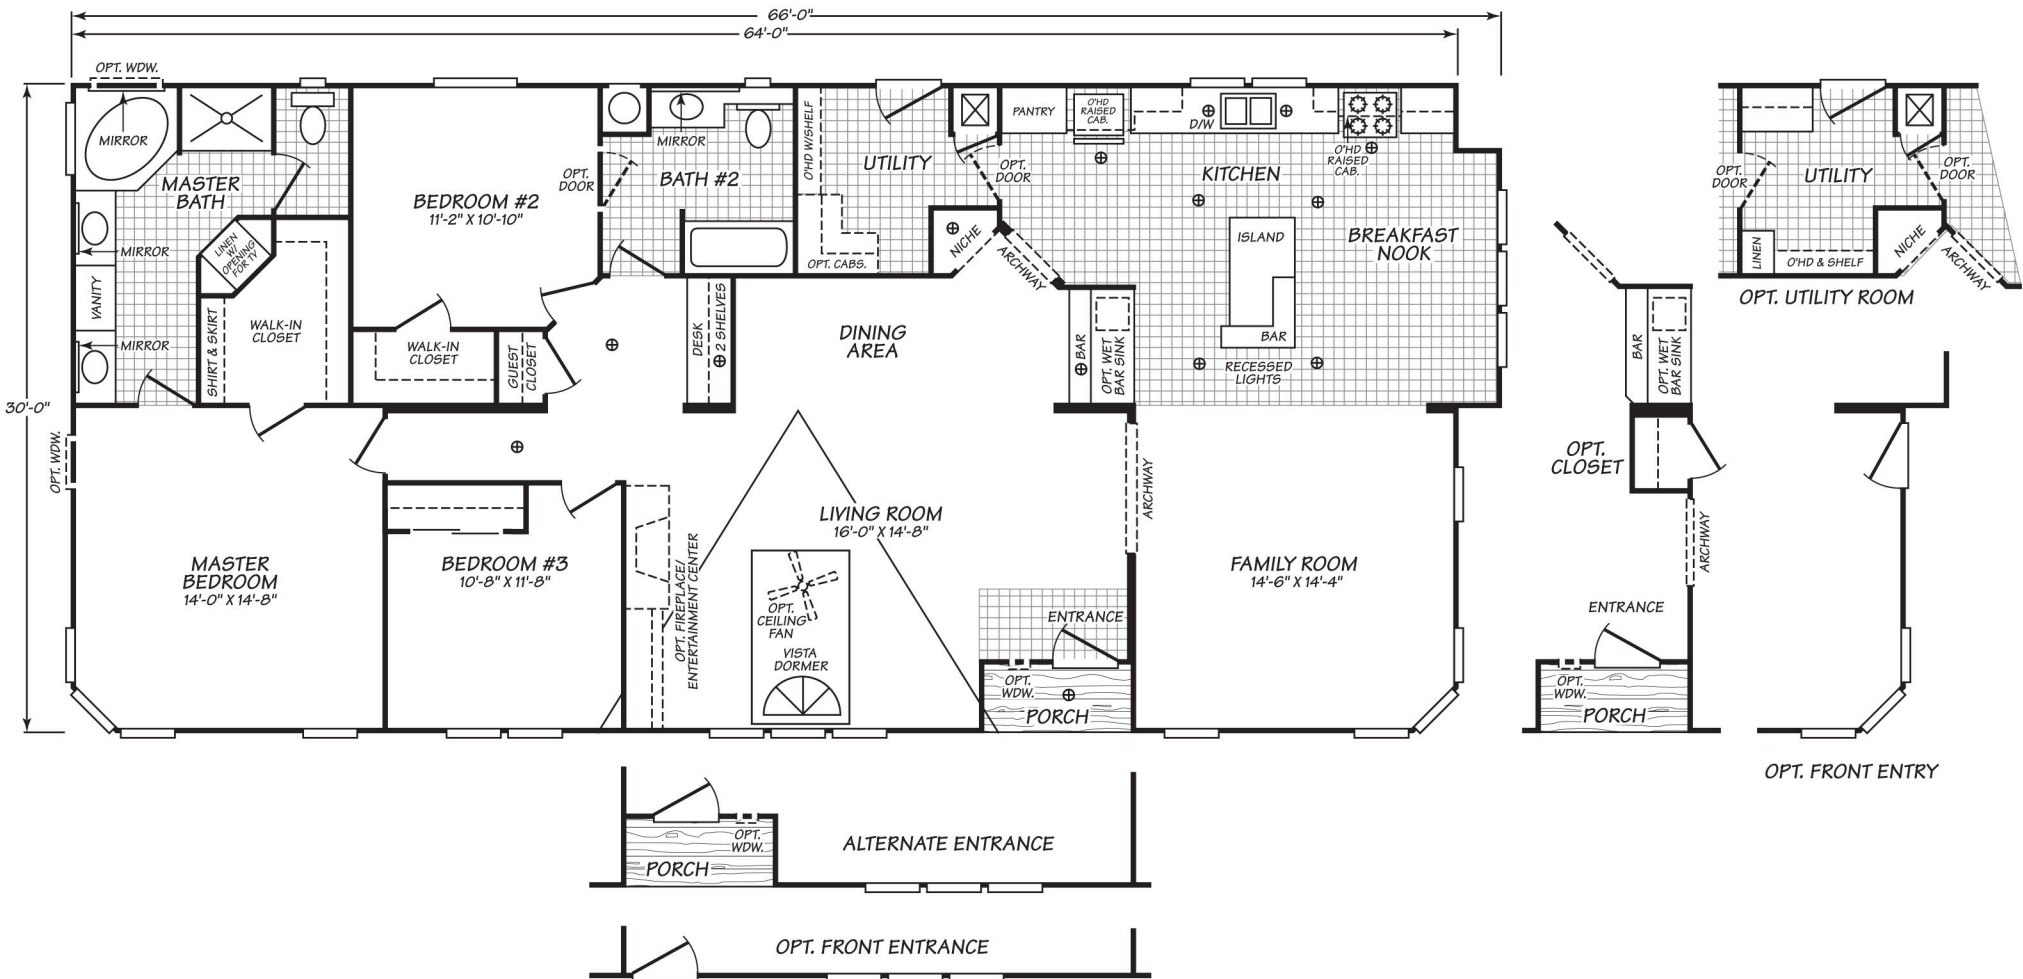

VOGUE 2

Manufactured Homes

"When you're considering the Best"
www.prestigemh.com (925) 516-6755

MODEL 30643K

3 Bedroom • 2 Bath • 1,917 Square Feet

Important: Because we continually update and modify our products, it is important for you to know that our brochures and literature are for illustrative purposes only. All information contained herein may vary from the actual home we build. Dimensions are nominal and length and width measurements are from exterior wall to exterior wall. We reserve the right to make changes at any time, without notice or obligation, in prices, colors, materials, specifications, features and models. Please check with your retailer for specific information about the home you select.